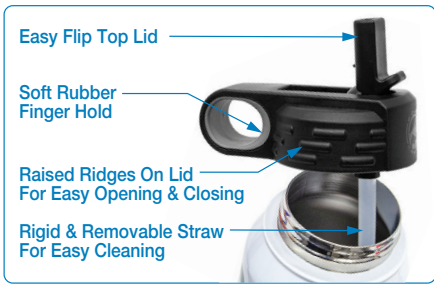

Polar Camel High Endurance Drinkware

• DOUBLE WALL VACUUM INSULATION • DURABLE POWDER COATED

12 oz. Water Bottles

LWB052	Black
LWB053	Red
LWB054	Royal Blue
LWB055	Pink
LWB056	Teal
LWB057	Light Blue
LWB058	Light Purple
LWB059	Purple
LWB060	Gray
LWB061	Navy Blue
LWB062	Orange
LWB063	Maroon
LWB064	White
LWB065	Green
LWB066	Yellow
LWB067	Coral
LWB068	Olive Green
LWB051	Stainless Steel

20 oz. Water Bottles

LWB102	Black
LWB103	Red
LWB104	Royal Blue
LWB105	Pink
LWB106	Teal
LWB107	Light Blue
LWB108	Light Purple
LWB109	Purple
LWB110	Gray
LWB111	Navy Blue
LWB112	Orange
LWB113	Maroon
LWB114	White
LWB115	Green
LWB116	Yellow
LWB117	Coral
LWB118	Olive Green
LWB101	Stainless Steel

32 oz. Water Bottles

LWB202	Black
LWB203	Red
LWB204	Royal Blue
LWB205	Pink
LWB206	Teal
LWB207	Light Blue
LWB208	Light Purple
LWB209	Purple
LWB210	Dark Gray
LWB211	Navy Blue
LWB212	Orange
LWB213	Maroon
LWB214	White
LWB215	Green
LWB216	Yellow
LWB217	Coral
LWB218	Olive Green
LWB201	Stainless Steel

40 oz. Water Bottles

LWB302	Black
LWB303	Red
LWB304	Royal Blue
LWB305	Pink
LWB306	Teal
LWB307	Light Blue
LWB308	Light Purple
LWB309	Purple
LWB310	Gray
LWB311	Navy Blue
LWB312	Orange
LWB313	Maroon
LWB314	White
LWB315	Green
LWB316	Yellow
LWB317	Coral
LWB318	Olive Green
LWB301	Stainless Steel

30 oz. Full Color Water Bottles

SWB930	Stainless Steel
SWB931	White